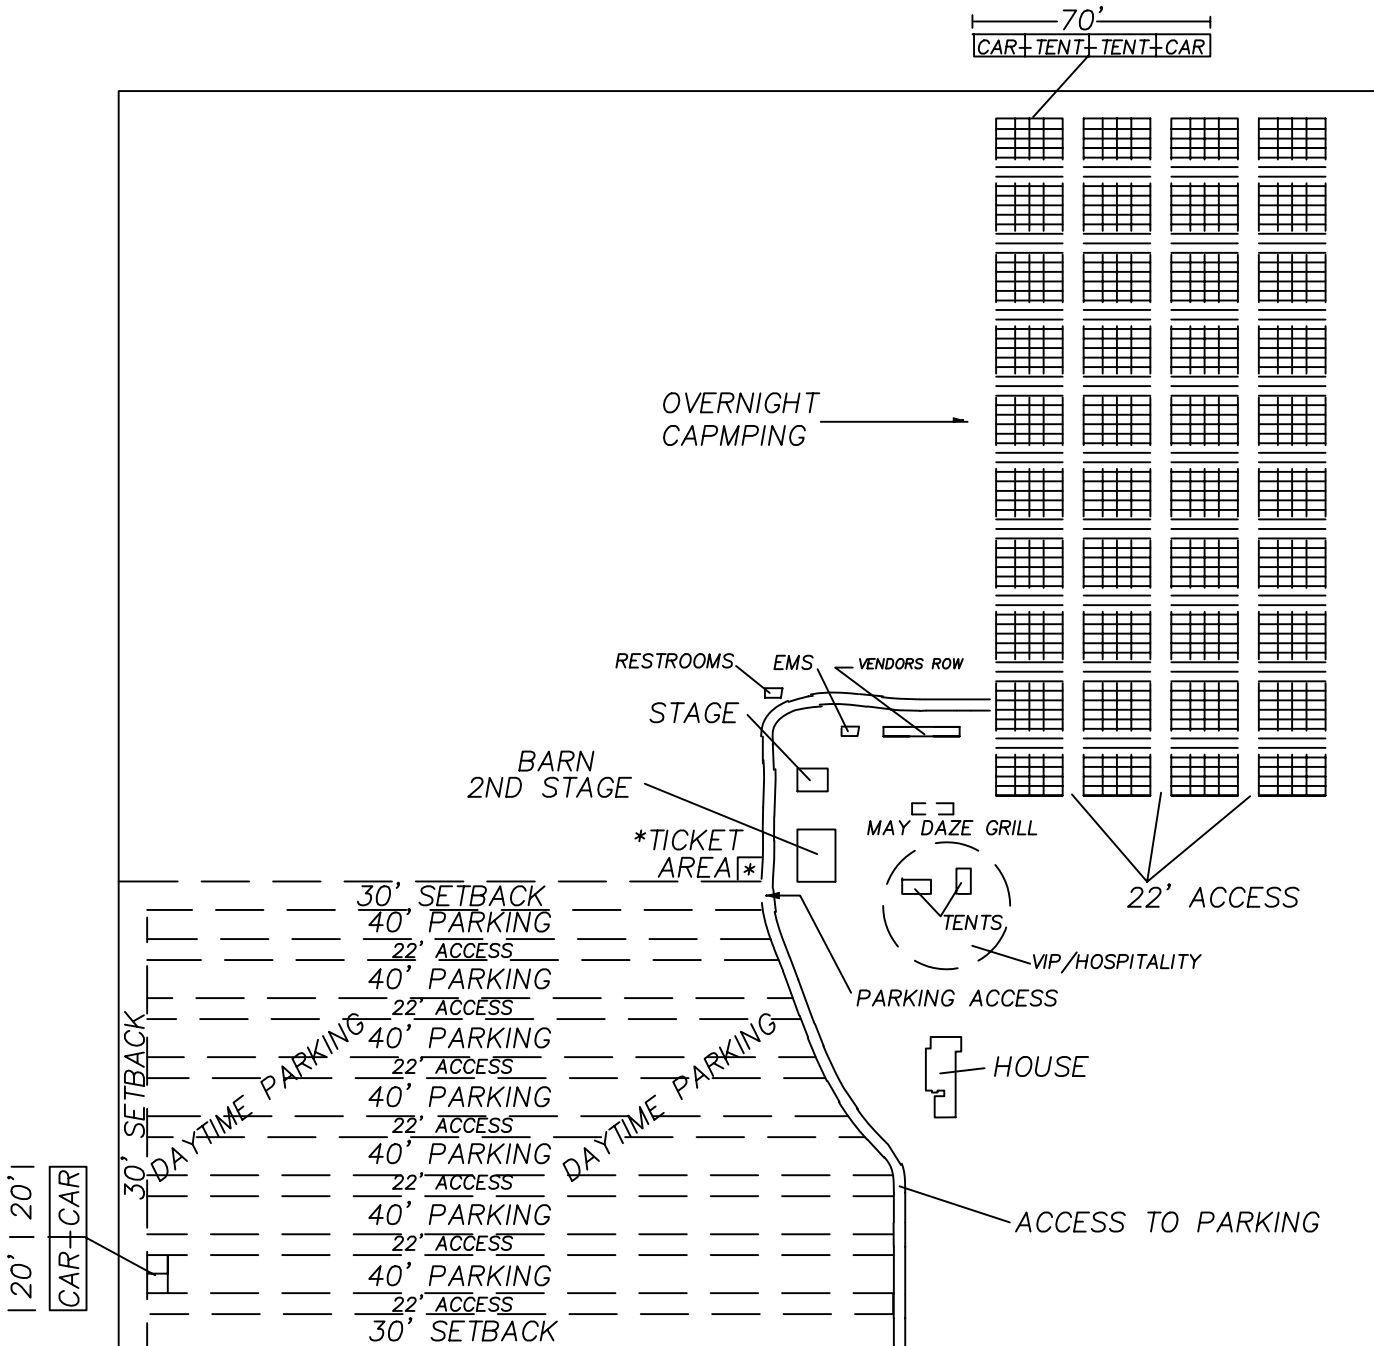

MAY DAZE

SITE PLAN

Scale 1" = 200'

59501 E. 74TH DRIVE